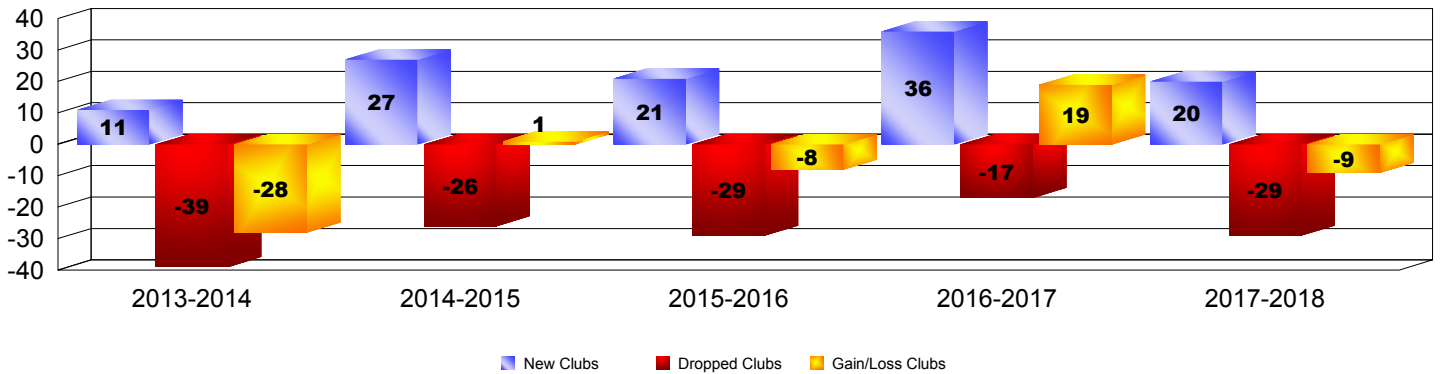

Year	New Clubs	Dropped Clubs	Gain/Loss Clubs	New Members	Charter Members	Reinstate Members	Transfer Members	Total Member Added	Total Members Dropped	Gain/Loss Members
2013-2014	11	-39	-28	3457	418	252	126	4253	-5770	-1517
2014-2015	27	-26	1	4321	908	216	98	5543	-4873	670
2015-2016	21	-29	-8	3917	754	278	65	5014	-5579	-565
2016-2017	36	-17	19	5112	1155	163	50	6480	-4845	1635
2017-2018	20	-29	-9	4591	636	227	62	5516	-5164	352
<b>Average</b>	<b>23</b>	<b>-28</b>	<b>-5</b>	<b>4280</b>	<b>774</b>	<b>227</b>	<b>80</b>	<b>5361</b>	<b>-5246</b>	<b>115</b>

**Clubs**

**Members**

**Membership Composition**

June 2018 Cumulative

**Gender Comparison**

June 2018 Cumulative