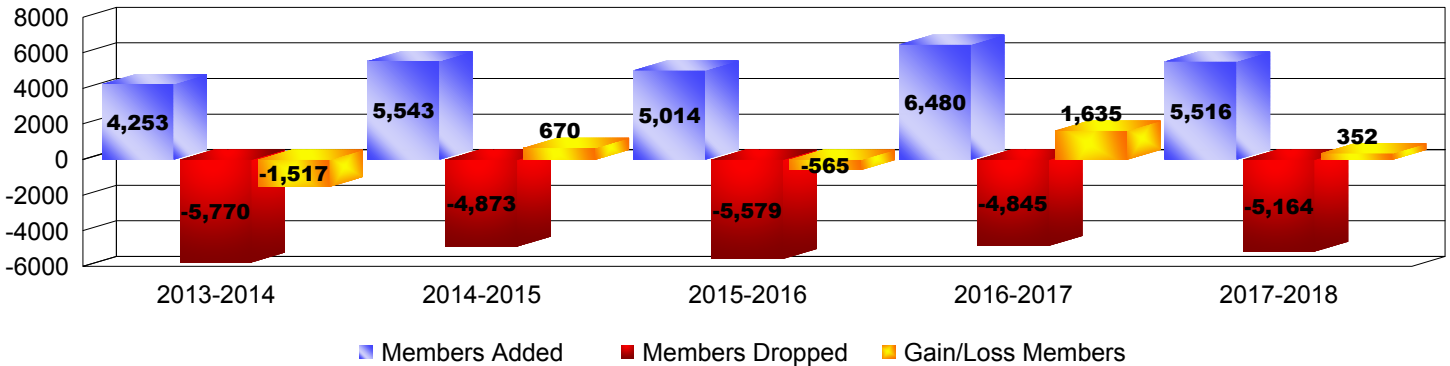

Year	New Clubs	Dropped Clubs	Gain/Loss Clubs	New Members	Charter Members	Reinstate Members	Transfer Members	Total Member Added	Total Members Dropped	Gain/Loss Members
2013-2014	11	-39	-28	3457	418	252	126	4253	-5770	-1517
2014-2015	27	-26	1	4321	908	216	98	5543	-4873	670
2015-2016	21	-29	-8	3917	754	278	65	5014	-5579	-565
2016-2017	36	-17	19	5112	1155	163	50	6480	-4845	1635
2017-2018	20	-29	-9	4591	636	227	62	5516	-5164	352
<b>Average</b>	<b>23</b>	<b>-28</b>	<b>-5</b>	<b>4280</b>	<b>774</b>	<b>227</b>	<b>80</b>	<b>5361</b>	<b>-5246</b>	<b>115</b>

**Clubs**

**Members**

**Membership Composition**

June 2018 Cumulative

**Gender Comparison**

June 2018 Cumulative